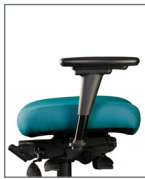

NeutralPosture

U4ia®

U4ia4650	U4ia4750	U4ia4652	U4ia4752	Overall
38.5 x 26 x 26	38.5 x 26 x 26	38 x 26 x 26	38 x 26 x 26	Chair Weight
34.5 lbs	36.5 lbs	36 lbs	36 lbs	Seat Width
19.5	22	19.5	22	Seat Height
17.5 – 20.25	18 – 21	16.5 – 21.5	16.5 – 21.5	Seat Depth
17.5	17.5	16.5 – 19	16.5 – 19	Seat Angle
F5° – R10°	F6° – R11°	F5° – R15°	F5° – R15°	Back Width
19	19	19	19	Back Height
21 – 24	21 – 24	20.5 – 23.5	20.5 – 23.5	Back Angle
100° – 115°	100° – 115°	100° – 128°	100° – 128°	Lumbar Range
3	3	3	3	Base
26	26	26	26	

All measurements shown are in inches. For more options see our current online price book.

Arm Options

0 Arm
4" Adjustable

1 Arm
4" Adjustable
w/Pivot

2 Arm
Lateral Sliding

3 Arm
3" Adjustable

4 Arm
Swing

6 Arm
C Loop

7 Arm
Chrome Loop

9 Arm
5-way Adjustable

Mesh Options

M0
Standard (Black)

M1
London (Navy)

M2
Cognac (Red)

M3
Mocha (Brown)

M4
Ivory

Chair Mech Options

Forward Pivot Synchro (2)

- Swivel 360°
- Pneumatic seat height
- Seat tilt tension
- Back angle
- Seat angle
- Back to seat tilt, 2:1
- Anti-kick tilt-lock
- Optional seat slider

How to Specify