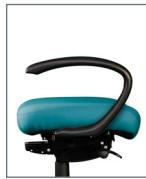

All measurements shown are in inches. For more options see our current online price book.

Arm Options

0 Arm
4" Adjustable

1 Arm
4" Adjustable
w/Pivot

2 Arm
Lateral Sliding

3 Arm
3" Adjustable

4 Arm
Swing

6 Arm
C Loop

7 Arm
Chrome Loop

9 Arm
5-way Adjustable

Mesh Options

M0
Standard (Black)

M1
London (Navy)

M2
Cognac (Red)

M3
Mocha (Brown)

M4
Ivory

M5
Silver

B0
Standard
26" Black

B6
26" Polished
Aluminum

Base Options

Skin Options

S1 or S2
Grade C or 1 (S1)
Grade 2 (S2)

S5
Ultraleather™

SU
Stitched
Ultraleather™

Chair Mech Options

Forward Pivot Synchro (2)

- Swivel 360°
- Pneumatic seat height
- Seat tilt tension
- Back angle
- Seat angle
- Back to seat tilt, 2:1
- Anti-kick tilt-lock
- Optional seat slider

How to Specify