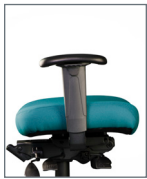

NeutralPosture

U4ia®

U4ia4650	U4ia4750	U4ia4652	U4ia4752	Overall
38.5 x 26 x 26	38.5 x 26 x 26	38 x 26 x 26	38 x 26 x 26	Chair Weight
34.5 lbs	36.5 lbs	36 lbs	36 lbs	Seat Width
19.5	22	19.5	22	Seat Height
17.5 – 20.25	18 – 21	16.5 – 21.5	16.5 – 21.5	Seat Depth
17.5	17.5	16.5 – 19	16.5 – 19	Seat Angle
F5° – R10°	F6° – R11°	F5° – R15°	F5° – R15°	Back Width
19	19	19	19	Back Height
21 – 24	21 – 24	20.5 – 23.5	20.5 – 23.5	Back Angle
100° – 115°	100° – 115°	100° – 128°	100° – 128°	Lumbar Range
3	3	3	3	Base
26	26	26	26	

All measurements shown are in inches. For more options see our current online price book.

Arm Options

0 Arm
4" Adjustable

1 Arm
4" Adjustable
w/Pivot

2 Arm
Lateral Sliding

3 Arm
3" Adjustable

4 Arm
Swing

6 Arm
C Loop

7 Arm
Chrome Loop

9 Arm
5-way Adjustable

Mesh Options

M0
Standard (Black)

M1
London (Navy)

M2
Cognac (Red)

M3
Mocha (Brown)

M4
Ivory

Chair Mech Options

Forward Pivot Synchro (2)

- Swivel 360°
- Pneumatic seat height
- Seat tilt tension
- Back angle
- Seat angle
- Back to seat tilt, 2:1
- Anti-kick tilt-lock
- Optional seat slider

How to Specify