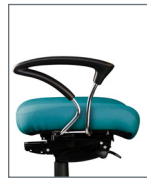

All measurements shown are in inches. For more options see our current online price book.

Arm Options

0 Arm
4" Adjustable

1 Arm
4" Adjustable
w/Pivot

2 Arm
Lateral Sliding

3 Arm
3" Adjustable

4 Arm
Swing

6 Arm
C Loop

7 Arm
Chrome Loop

9 Arm
5-way Adjustable

Mesh Options

M0
Standard (Black)

M1
London (Navy)

M2
Cognac (Red)

M3
Mocha (Brown)

M4
Ivory

M5
Silver

B0
Standard
26" Black

B6
26" Polished
Aluminum

Base Options

Skin Options

S1 or S2
Grade C or 1 (S1)
Grade 2 (S2)

S5
Ultraleather™

SU
Stitched
Ultraleather™

Chair Mech Options

Forward Pivot Synchro (2)

- Swivel 360°
- Pneumatic seat height
- Seat tilt tension
- Back angle
- Seat angle
- Back to seat tilt, 2:1
- Anti-kick tilt-lock
- Optional seat slider

How to Specify