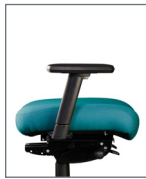

NeutralPosture

U4ia®

U4ia4650	U4ia4750	U4ia4652	U4ia4752	Overall
38.5 x 26 x 26	38.5 x 26 x 26	38 x 26 x 26	38 x 26 x 26	Chair Weight
34.5 lbs	36.5 lbs	36 lbs	36 lbs	Seat Width
19.5	22	19.5	22	Seat Height
17.5 – 20.25	18 – 21	16.5 – 21.5	16.5 – 21.5	Seat Depth
17.5	17.5	16.5 – 19	16.5 – 19	Seat Angle
F5° – R10°	F6° – R11°	F5° – R15°	F5° – R15°	Back Width
19	19	19	19	Back Height
21 – 24	21 – 24	20.5 – 23.5	20.5 – 23.5	Back Angle
100° – 115°	100° – 115°	100° – 128°	100° – 128°	Lumbar Range
3	3	3	3	Base
26	26	26	26	

All measurements shown are in inches. For more options see our current online price book.

Arm Options

0 Arm
4" Adjustable

1 Arm
4" Adjustable
w/Pivot

2 Arm
Lateral Sliding

3 Arm
3" Adjustable

4 Arm
Swing

6 Arm
C Loop

7 Arm
Chrome Loop

9 Arm
5-way Adjustable

Mesh Options

M0
Standard (Black)

M1
London (Navy)

M2
Cognac (Red)

M3
Mocha (Brown)

M4
Ivory

Chair Mech Options

Forward Pivot Synchro (2)

- Swivel 360°
- Pneumatic seat height
- Seat tilt tension
- Back angle
- Seat angle
- Back to seat tilt, 2:1
- Anti-kick tilt-lock
- Optional seat slider

How to Specify