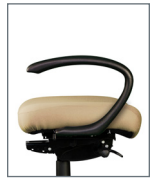

## Arm Options

**0 Arm**  
5-way 360°

**1 Arm**  
4" Adjustable w/Pivot

**2 Arm**  
Lateral Sliding

**3 Arm**  
3" Adjustable

**4 Arm**  
Swing

**HE**  
Height Adjustable

**H4**  
Dual Pivot  
Matching upholstery

**H5**  
Dual Pivot  
Black faux leather

**6 Arm**  
C Loop

**7 Arm**  
Chrome Loop

**8 Arm**  
360° NP

**9 Arm**  
5-way Adjustable

**B0**  
Standard  
26" Black

**B6**  
26" Polished  
Aluminum

**B8**  
26" Brushed  
Aluminum