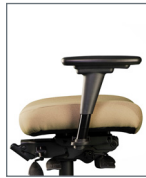

## Arm Options

**0 Arm**  
5-way 360°

**1 Arm**  
4" Adjustable w/Pivot

**2 Arm**  
Lateral Sliding

**3 Arm**  
3" Adjustable

**4 Arm**  
Swing

**HE**  
Height Adjustable

**H4**  
Dual Pivot  
Matching upholstery

**H5**  
Dual Pivot  
Black faux leather

**6 Arm**  
C Loop

**7 Arm**  
Chrome Loop

**8 Arm**  
360° NP

**9 Arm**  
5-way Adjustable

**B0**  
Standard  
26" Black

**B6**  
26" Polished  
Aluminum

**B8**  
26" Brushed  
Aluminum