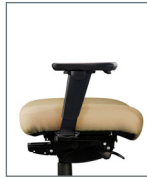

1 Arm
4" Adjustable w/Pivot