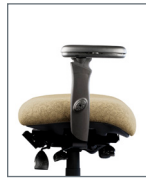

## Arm Options

**0 Arm**  
5-way 360°

**1 Arm**  
4" Adjustable w/Pivot

**2 Arm**  
Lateral Sliding

**3 Arm**  
3" Adjustable

**4 Arm**  
Swing

**HE**  
Height Adjustable

**H4**  
Dual Pivot  
Matching upholstery

**H5**  
Dual Pivot  
Black faux leather

**6 Arm**  
C Loop

**7 Arm**  
Chrome Loop

**8 Arm**  
360° NP

**9 Arm**  
5-way Adjustable

**B0**  
Standard  
26" Black

**B6**  
26" Polished  
Aluminum

**B8**  
26" Brushed  
Aluminum