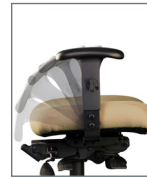

## Arm Options

**0 Arm**  
5-way 360°

**1 Arm**  
4" Adjustable w/Pivot

**2 Arm**  
Lateral Sliding

**3 Arm**  
3" Adjustable

**4 Arm**  
Swing

**HE**  
Height Adjustable

**H4**  
Dual Pivot  
Matching upholstery

**H5**  
Dual Pivot  
Black faux leather

**6 Arm**  
C Loop

**7 Arm**  
Chrome Loop

**8 Arm**  
360° NP

**9 Arm**  
5-way Adjustable

**B0**  
Standard  
26" Black

**B6**  
26" Polished  
Aluminum

**B8**  
26" Brushed  
Aluminum