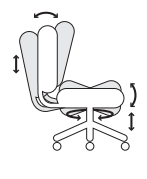

## Chair Mech Options

### Forward Pivot Synchro (2)

- Swivel 360°
- Pneumatic seat height
- Seat tilt tension
- Back angle
- Seat angle
- Back to seat tilt, 2:1
- Anti-kick tilt-lock
- Optional seat slider