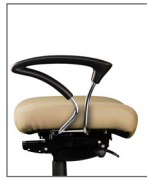

## Arm Options

**0 Arm**  
5-way 360°

**1 Arm**  
4" Adjustable w/Pivot

**2 Arm**  
Lateral Sliding

**3 Arm**  
3" Adjustable

**4 Arm**  
Swing

**HE**  
Height Adjustable

**H4**  
Dual Pivot  
Matching upholstery

**H5**  
Dual Pivot  
Black faux leather

**6 Arm**  
C Loop

**7 Arm**  
Chrome Loop

**8 Arm**  
360° NP

**9 Arm**  
5-way Adjustable

**B0**  
Standard  
26" Black

**B6**  
26" Polished  
Aluminum

**B8**  
26" Brushed  
Aluminum