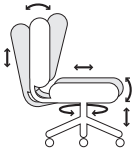

### Arm Options

**0 Arm**  
1D

**3 Arm**  
3D

### Base Options

**B23**  
26" Black  
Nylon Base

**B24**  
26" Polished  
Aluminum

#### Weight Sensitive (3)

- Swivel 360°
- Pneumatic seat height
- Seat tilt tension
- Back angle
- Seat angle
- Back to seat tilt, 2:1
- Anti-kick tilt-lock
- Seat slider