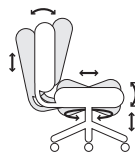

NeutralPosture

Cozi® 24/7

Cozi® 24/7

CZN5658	CZN5758	CZN6658	CZN6758	CZN5858	CZN6858	
39 x 26 x 26	39 x 26 x 26	43 x 26 x 26	43 x 26 x 26	39 x 26 x 26	41 x 26 x 26	Overall
51.5 lbs	51.5 lbs	52 lbs	52 lbs	59 lbs	59 lbs	Chair Weight
19.5	22	19.5	22	23	23	Seat Width
16.5 – 21.5	16.5 – 21.5	16.5 – 21.5	16.5 – 21.5	19.25 – 23.75	19.25 – 23.75	Seat Height
16 – 18	16 – 18	16 – 18	16 – 18	19 – 21	19 – 21	Seat Depth
F5° – R10°	F8° – R18°	F5° – R10°	F8° – R18°	F5° – R10°	F5° – R10°	Seat Angle
19	19	19	19	19	19	Back Width
22 – 25	22 – 25	23 – 26	23 – 26	20 – 23	22 – 25	Back Height
105° – 120°	105° – 120°	105° – 120°	105° – 120°	105° – 120°	105° – 120°	Back Angle
3	3	3	3	3	3	Lumbar Range
26	26	26	26	26	26	Base

All measurements shown are in inches.
For more options see our current online price book.

Arm Options

0 Arm
4" Adjustable

4 Arm
Swing

6 Arm
360° w/Oversized
Black Vinyl

7 Arm
360° w/Oversized
Fabric/Leather

8 Arm
360° NP

H4
Dual Pivot
Matching Upholstery

Headrest Options

Base Options

B0
Standard
26" Black

B8
27" Brushed
Aluminum

B14
28" Intensive
Use Black

Chair Mech

Multi-tilt (8)

- Swivel 360°
- Pneumatic seat height
- Independent back angle
- Independent seat angle
- Seat tilt tension
- Infinite adjust forward tilt-stop
- Seat slider

How to Specify

Series Code	Back	Seat	Arms	Mech
	5 Mesh 6 High	6 Medium 7 Large 8 Extra Large		
CZN	5	6	0	8