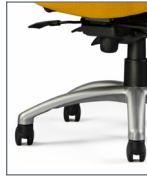

8 Arm
360° NP

H4
Dual Pivot
Matching Upholstery

Headrest Options

Base Options

B0
Standard
26" Black

B8
27" Brushed
Aluminum

B14
28" Intensive
Use Black

Chair Mech

Multi-tilt (8)

- Swivel 360°
- Pneumatic seat height
- Independent back angle
- Independent seat angle
- Seat tilt tension
- Infinite adjust forward tilt-stop
- Seat slider

How to Specify

Series Code	Back	Seat	Arms	Mech
	5 Mesh 6 High	6 Medium 7 Large 8 Extra Large		
CZN	5	6	0	8