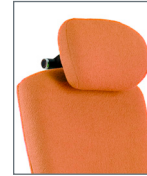

NeutralPosture

Cozi® 24/7

Cozi® 24/7

CZN5658	CZN5758	CZN6658	CZN6758	CZN5858	CZN6858	
39 x 26 x 26	39 x 26 x 26	43 x 26 x 26	43 x 26 x 26	39 x 26 x 26	41 x 26 x 26	Overall
51.5 lbs	51.5 lbs	52 lbs	52 lbs	59 lbs	59 lbs	Chair Weight
19.5	22	19.5	22	23	23	Seat Width
16.5 – 21.5	16.5 – 21.5	16.5 – 21.5	16.5 – 21.5	19.25 – 23.75	19.25 – 23.75	Seat Height
16 – 18	16 – 18	16 – 18	16 – 18	19 – 21	19 – 21	Seat Depth
F5° – R10°	F8° – R18°	F5° – R10°	F8° – R18°	F5° – R10°	F5° – R10°	Seat Angle
19	19	19	19	19	19	Back Width
22 – 25	22 – 25	23 – 26	23 – 26	20 – 23	22 – 25	Back Height
105° – 120°	105° – 120°	105° – 120°	105° – 120°	105° – 120°	105° – 120°	Back Angle
3	3	3	3	3	3	Lumbar Range
26	26	26	26	26	26	Base

All measurements shown are in inches.
For more options see our current online price book.

Arm Options

0 Arm
4" Adjustable

4 Arm
Swing

6 Arm
360° w/Oversized
Black Vinyl

7 Arm
360° w/Oversized
Fabric/Leather

8 Arm
360° NP

H4
Dual Pivot
Matching Upholstery

Headrest Options

Base Options

B0
Standard
26" Black

B8
27" Brushed
Aluminum

B14
28" Intensive
Use Black

Chair Mech