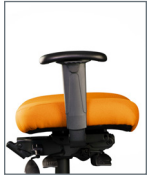

NeutralPosture

Cozi® 24/7

Cozi® 24/7

CZN5658	CZN5758	CZN6658	CZN6758	CZN5858	CZN6858	
39 x 26 x 26	39 x 26 x 26	43 x 26 x 26	43 x 26 x 26	39 x 26 x 26	41 x 26 x 26	Overall
51.5 lbs	51.5 lbs	52 lbs	52 lbs	59 lbs	59 lbs	Chair Weight
19.5	22	19.5	22	23	23	Seat Width
16.5 – 21.5	16.5 – 21.5	16.5 – 21.5	16.5 – 21.5	19.25 – 23.75	19.25 – 23.75	Seat Height
16 – 18	16 – 18	16 – 18	16 – 18	19 – 21	19 – 21	Seat Depth
F5° – R10°	F8° – R18°	F5° – R10°	F8° – R18°	F5° – R10°	F5° – R10°	Seat Angle
19	19	19	19	19	19	Back Width
22 – 25	22 – 25	23 – 26	23 – 26	20 – 23	22 – 25	Back Height
105° – 120°	105° – 120°	105° – 120°	105° – 120°	105° – 120°	105° – 120°	Back Angle
3	3	3	3	3	3	Lumbar Range
26	26	26	26	26	26	Base

All measurements shown are in inches.
For more options see our current online price book.

Arm Options

0 Arm
4" Adjustable

4 Arm
Swing

6 Arm
360° w/Oversized
Black Vinyl

7 Arm
360° w/Oversized
Fabric/Leather

8 Arm
360° NP

H4
Dual Pivot
Matching Upholstery

Headrest Options

Base Options

B0
Standard
26" Black

B8
27" Brushed
Aluminum

B14
28" Intensive
Use Black

Chair Mech

Multi-tilt (8)

- Swivel 360°
- Pneumatic seat height
- Independent back angle
- Independent seat angle
- Seat tilt tension
- Infinite adjust forward tilt-stop
- Seat slider

How to Specify

Series Code	Back	Seat	Arms	Mech
	5 Mesh 6 High	6 Medium 7 Large 8 Extra Large		
CZN	5	6	0	8