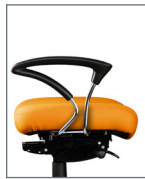

All measurements are nominal and shown in inches.
For more options see our current online price book.

Arm Options

0 Arm
Pivoting Gelthane Chrome

1 Arm
Forward Sliding Gelthane Pad

6 Arm
C Loop

7 Arm
Chrome Loop

Base Options

B0
26" Black

B6
26" Polished Aluminum

B15
26" High Crown Polished Aluminum

B16
Standard 26" High Crown Black

Finishes Option

U2
Mesh Back

Chair Mech Options

Knee-tilt (0)

- Swivel 360°
- Pneumatic seat height
- Seat tilt tension
- Back to seat tilt, 1:1
- Rock or lock recline

Forward Pivot Synchro (2)

- Swivel 360°
- Pneumatic seat height
- Seat tilt tension
- Back angle
- Seat angle
- Back to seat tilt, 2:1
- Anti-kick tilt-lock
- Optional seat slider