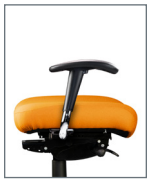

NeutralPosture

Balance™

Balance™

BAL5350	BAL5352	Overall
38 x 26 x 26	39 x 26 x 26	Chair Weight
48.5 lbs	39 lbs	Seat Width
22	22	Seat Height
16.5 – 21.5	16.5 – 21.5	Seat Depth
17.5	16.5 – 19.5	Seat Angle
F6° – R15°	F5° – R12°	Back Width
18.5	18.5	Back Height
22	22	Back Angle
105° – 125°	102° – 125°	Lumbar Range
NA	NA	Base Diameter
26	26	

All measurements are nominal and shown in inches.
For more options see our current online price book.

Arm Options

0 Arm
Pivoting Gelthane Chrome

1 Arm
Forward Sliding Gelthane Pad

6 Arm
C Loop

7 Arm
Chrome Loop

Base Options

B0
26" Black

B6
26" Polished Aluminum

B15
26" High Crown Polished Aluminum

B16
Standard 26" High Crown Black

Finishes Option

U2
Mesh Back

Chair Mech Options

Knee-tilt (0)

- Swivel 360°
- Pneumatic seat height
- Seat tilt tension
- Back to seat tilt, 1:1
- Rock or lock recline

Forward Pivot Synchro (2)

- Swivel 360°
- Pneumatic seat height
- Seat tilt tension
- Back angle
- Seat angle
- Back to seat tilt, 2:1
- Anti-kick tilt-lock
- Optional seat slider