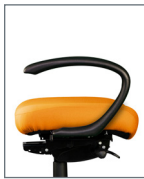

NeutralPosture

Balance™

Balance™

BAL5350	BAL5352	Overall
38 x 26 x 26	39 x 26 x 26	Chair Weight
48.5 lbs	39 lbs	Seat Width
22	22	Seat Height
16.5 – 21.5	16.5 – 21.5	Seat Depth
17.5	16.5 – 19.5	Seat Angle
F6° – R15°	F5° – R12°	Back Width
18.5	18.5	Back Height
22	22	Back Angle
105° – 125°	102° – 125°	Lumbar Range
NA	NA	Base Diameter
26	26	

All measurements are nominal and shown in inches.
For more options see our current online price book.

Arm Options

0 Arm
Pivoting Gelthane Chrome

1 Arm
Forward Sliding Gelthane Pad

6 Arm
C Loop

7 Arm
Chrome Loop

Base Options

B0
26" Black

B6
26" Polished Aluminum

B15
26" High Crown Polished Aluminum

B16
Standard 26" High Crown Black

Finishes Option

U2
Mesh Back

Chair Mech Options

Knee-tilt (0)

- Swivel 360°
- Pneumatic seat height
- Seat tilt tension
- Back to seat tilt, 1:1
- Rock or lock recline

Forward Pivot Synchro (2)

- Swivel 360°
- Pneumatic seat height
- Seat tilt tension
- Back angle
- Seat angle
- Back to seat tilt, 2:1
- Anti-kick tilt-lock
- Optional seat slider