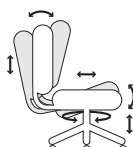

NeutralPosture

Balance™

Balance™

BAL5350	BAL5352	Overall
38 x 26 x 26	39 x 26 x 26	Chair Weight
48.5 lbs	39 lbs	Seat Width
22	22	Seat Height
16.5 – 21.5	16.5 – 21.5	Seat Depth
17.5	16.5 – 19.5	Seat Angle
F6° – R15°	F5° – R12°	Back Width
18.5	18.5	Back Height
22	22	Back Angle
105° – 125°	102° – 125°	Lumbar Range
NA	NA	Base Diameter
26	26	

All measurements are nominal and shown in inches.
For more options see our current online price book.

Arm Options

0 Arm
Pivoting Gelthane Chrome

1 Arm
Forward Sliding Gelthane Pad

6 Arm
C Loop

7 Arm
Chrome Loop

Base Options

B0
26" Black

B6
26" Polished Aluminum

B15
26" High Crown Polished Aluminum

B16
Standard 26" High Crown Black

Finishes Option

U2
Mesh Back

Chair Mech Options

Knee-tilt (0)

- Swivel 360°
- Pneumatic seat height
- Seat tilt tension
- Back to seat tilt, 1:1
- Rock or lock recline

Forward Pivot Synchro (2)

- Swivel 360°
- Pneumatic seat height
- Seat tilt tension
- Back angle
- Seat angle
- Back to seat tilt, 2:1
- Anti-kick tilt-lock
- Optional seat slider