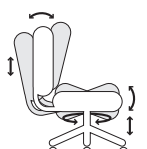

7 Arm
Oversized Fabric/
Leather Arm Pads

8 Arm
Friction Tracker

9 Arm
Ball Bearing
Tracker

P Arm
360° Swivel

Seat Options

5 Seat
Medium,
Minimal Contour

6 Seat
Medium,
Moderate Contour

7 Seat
Medium,
Deep Contour

8 Seat
Large,
Minimal Contour

9 Seat
Large,
Deep Contour

Base Options

B0
Standard
26" Black

B6
26" Polished
Aluminum

B8
27" Brushed
Aluminum

B12
28" Black

Chair Mech

Multi-function (0)

- Center pivot
- Swivel 360°
- Pneumatic seat height
- Back height
- Seat angle
- Seat tension
- Independent back angle
- Forward tilt-stop
- Seat slider

How to Specify

Series Code	Back	Seat	Arm	Mech
NPS	5 Mid Back	5 Medium Seat		0 Multi Function
NPS	5	5	0	0