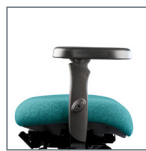

NeutralPosture

5000 Series

5000 Series

NPS5500	NPS5600	NPS5700	NPS5800	NPS5900	
36 x 26 x 26	36 x 26 x 26	36 x 26 x 26	36 x 26 x 26	36 x 26 x 26	Overall
28 x 26 x 24	28 x 26 x 24	28 x 26 x 24	28 x 26 x 24	28 x 26 x 24	Box
52.5 lbs.	52.5 lbs	57 lbs	57 lbs	57 lbs	Chair Weight
21	23	23	23	25	Seat Width
17.5 – 22.5	17.5 – 22.5	17.5 – 22.5	18.25 - 23.5	17.5 - 22.5	Seat Height
15.5 – 18	16 – 18.5	16 – 18.5	18 – 20.5	19 – 21.5	Seat Depth
F3° – R11°	F9° – R6°	F10° – R3°	F5° – R7°	F8° – R6°	Seat Angle
17.5	17.5	17.5	17.5	17.5	Back Width
17 – 21	17 – 21	16 – 20	17 – 21	16 – 20	Back Height
102° – 122°	107° – 122°	107° – 124°	108° – 128°	102° – 118°	Back Angle
4	4	4	4	4	Lumbar Range
7.0 – 11.0	7.0 – 11.0	7.0 – 11.0	6.5 – 10.5	6.5 – 10.5	Arm Height
15.75 – 22.25	15.75 – 22.25	18 – 22.25	18 – 22.25	18.5 – 22.25	Arm Width
26	26	26	26	26	Base Diameter

All measurements shown are in inches.
For more options see our current online price book.

Arm Options

0 Arm
5-way 360°

3 Arm
360° Swivel w/
Oversized Urethane

4 Arm
Swing

6 Arm
Oversized Black
Vinyl Arm Pads

7 Arm
Oversized Fabric/
Leather Arm Pads

8 Arm
Friction Tracker

9 Arm
Ball Bearing
Tracker

P Arm
360° Swivel

Seat Options

5 Seat
Medium,
Minimal Contour

6 Seat
Medium,
Moderate Contour

7 Seat
Medium,
Deep Contour

8 Seat
Large,
Minimal Contour

9 Seat
Large,
Deep Contour

Base Options

B0
Standard
26" Black

B6
26" Polished
Aluminum

B8
27" Brushed
Aluminum

B12
28" Black

Chair Mech