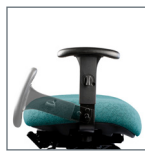

All measurements shown are in inches.
For more options see our current online price book.

Arm Options

0 Arm
5-way 360°

3 Arm
360° Swivel w/
Oversized Urethane

4 Arm
Swing

6 Arm
Oversized Black
Vinyl Arm Pads

7 Arm
Oversized Fabric/
Leather Arm Pads

8 Arm
Friction Tracker

9 Arm
Ball Bearing
Tracker

P Arm
360° Swivel

Seat Options

5 Seat
Medium,
Minimal Contour

6 Seat
Medium,
Moderate Contour

7 Seat
Medium,
Deep Contour

8 Seat
Large,
Minimal Contour

9 Seat
Large,
Deep Contour

Base Options

B0
Standard
26" Black

B6
26" Polished
Aluminum

B8
27" Brushed
Aluminum

B12
28" Black

Chair Mech