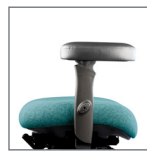

All measurements shown are in inches.
For more options see our current online price book.

Arm Options

0 Arm
5-way 360°

3 Arm
360° Swivel w/
Oversized Urethane

4 Arm
Swing

6 Arm
Oversized Black
Vinyl Arm Pads

7 Arm
Oversized Fabric/
Leather Arm Pads

8 Arm
Friction Tracker

9 Arm
Ball Bearing
Tracker

P Arm
360° Swivel

Seat Options

5 Seat
Medium,
Minimal Contour

6 Seat
Medium,
Moderate Contour

7 Seat
Medium,
Deep Contour

8 Seat
Large,
Minimal Contour

9 Seat
Large,
Deep Contour

Base Options

B0
Standard
26" Black

B6
26" Polished
Aluminum

B8
27" Brushed
Aluminum

B12
28" Black

Chair Mech

Multi-function (0)

- Center pivot
- Swivel 360°
- Pneumatic seat height
- Back height
- Seat angle
- Seat tension
- Independent back angle
- Forward tilt-stop
- Seat slider

How to Specify

Series Code	Back	Seat	Arm	Mech
NPS	5 Mid Back	5 Medium Seat		0 Multi Function
NPS	5	5	0	0