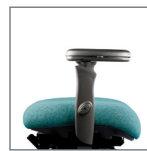

All measurements shown are in inches.
For more options see our current online price book.

Arm Options

0 Arm
5-way 360°

3 Arm
360° Swivel w/
Oversized Urethane

4 Arm
Swing

6 Arm
Oversized Black
Vinyl Arm Pads

7 Arm
Oversized Fabric/
Leather Arm Pads

8 Arm
Friction Tracker

9 Arm
Ball Bearing
Tracker

P Arm
360° Swivel

Seat Options

5 Seat
Medium,
Minimal Contour

6 Seat
Medium,
Moderate Contour

7 Seat
Medium,
Deep Contour

8 Seat
Large,
Minimal Contour

9 Seat
Large,
Deep Contour

Base Options

B0
Standard
26" Black

B6
26" Polished
Aluminum

B8
27" Brushed
Aluminum

B12
28" Black

Chair Mech

Multi-function (0)

- Center pivot
- Swivel 360°
- Pneumatic seat height
- Back height
- Seat angle
- Seat tension
- Independent back angle
- Forward tilt-stop
- Seat slider

How to Specify

Series Code	Back	Seat	Arm	Mech
NPS	5 Mid Back	5 Medium Seat		0 Multi Function
NPS	5	5	0	0