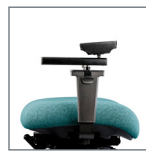

All measurements shown are in inches.
For more options see our current online price book.

Arm Options

0 Arm
5-way 360°

3 Arm
360° Swivel w/
Oversized Urethane

4 Arm
Swing

6 Arm
Oversized Black
Vinyl Arm Pads

7 Arm
Oversized Fabric/
Leather Arm Pads

8 Arm
Friction Tracker

9 Arm
Ball Bearing
Tracker

P Arm
360° Swivel

Seat Options

5 Seat
Medium,
Minimal Contour

6 Seat
Medium,
Moderate Contour

7 Seat
Medium,
Deep Contour

8 Seat
Large,
Minimal Contour

9 Seat
Large,
Deep Contour

Base Options

B0
Standard
26" Black

B6
26" Polished
Aluminum

B8
27" Brushed
Aluminum

B12
28" Black

Chair Mech

Multi-function (0)

- Center pivot
- Swivel 360°
- Pneumatic seat height
- Back height
- Seat angle
- Seat tension
- Independent back angle
- Forward tilt-stop
- Seat slider

How to Specify

Series Code	Back	Seat	Arm	Mech
NPS	5 Mid Back	5 Medium Seat		0 Multi Function
NPS	5	5	0	0