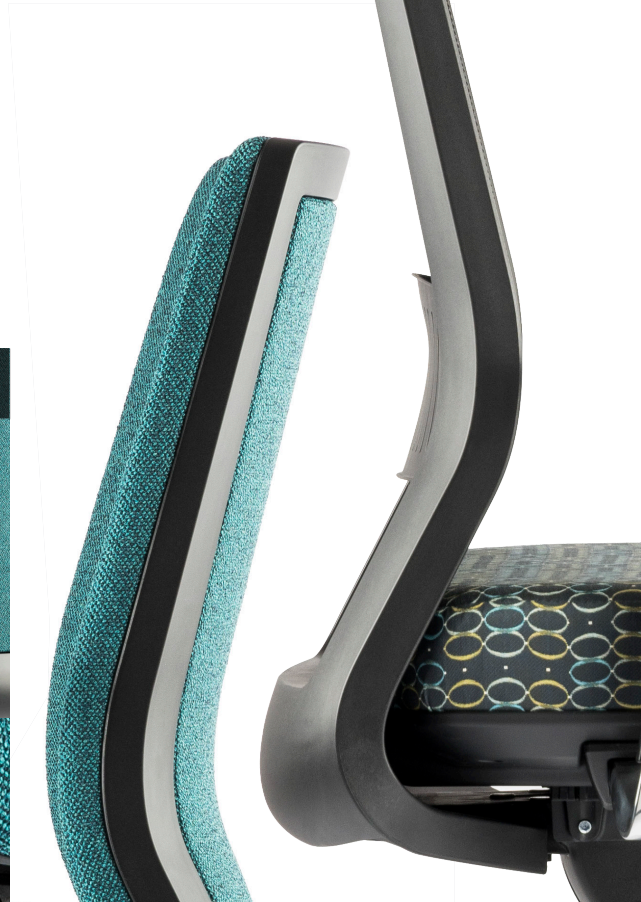

NeutralPosture

Ulius™

Ulius is a visual expression of Italian design and lavish comfort. With sleek clean lines and a curvaceous profile, the Ulius provides an exceptional experience at an attainable price.

**ITALIAN INSPIRED DESIGN**

**WEIGHT SENSITIVE MECH**

**OPTIONAL HEADREST**

Fabric Used

-  **DESIGNTEX**  
ADLER · CERULEAN
-  **DESIGNTEX**  
INERTIA · AZURE

ULU5673-L26-B36

ULU4642

ULG265-CB