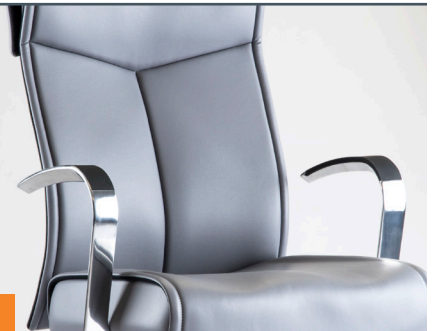

NV™

First in its class. Designed and crafted with you in mind, the NV exudes style while indulging in your innermost need for comfort. Modern, subtle contours and a sophisticated silhouette combine

to provide the distinctive profile you are looking for to compliment your workspace. Its luxurious style and unmatched, ergonomic comfort distinguishes the NV from all others.

FEATURES

- 13 Active Adjustments
- Passive Weight Dispersion Design
- Generous Foam for Optimal Comfort

Fabric Used

ULTRAFABRICS
ULTRALEATHER® · SILVER PEARL

ULTRAFABRICS
ULTRALEATHER® · GRANITE

3

1. Polished aluminum arms
2. Elegant curves mimic the shape of your back
3. Pillow top version for optimal comfort
4. High crown base
5. Up to 13 active adjustments